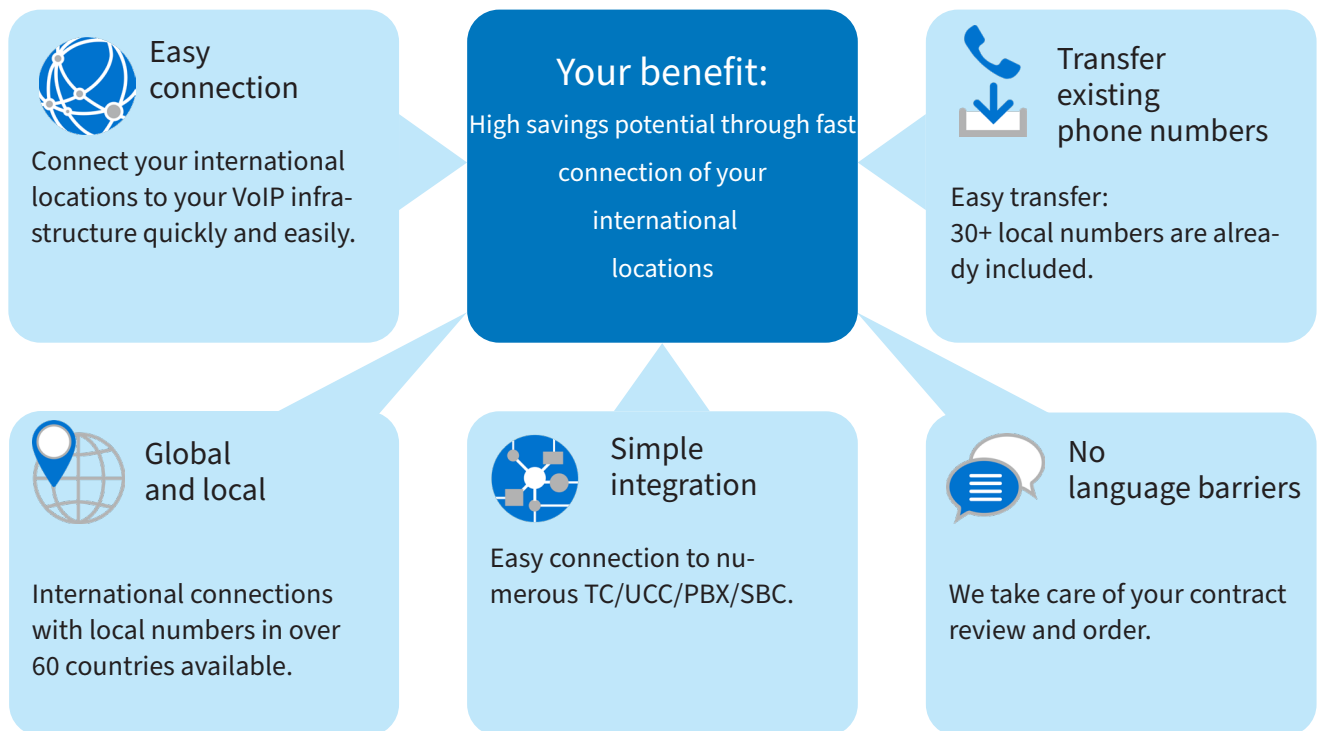

The SIP Business International connection from toplink

Thanks to the SIP Business International connection, your international locations are quickly and easily connected to your headquarters.

Why toplink?

- Process optimization since everything comes from a single source
- High security: all services are hosted in Germany redundantly
- monitor your IP telephone connection to avoid possible misuse – worldwide!
- Secure encryption via TLS and SRTP
- Best voice quality, very high availability, no system crashes or compatibility problems
- Emergency call function is supported in most countries