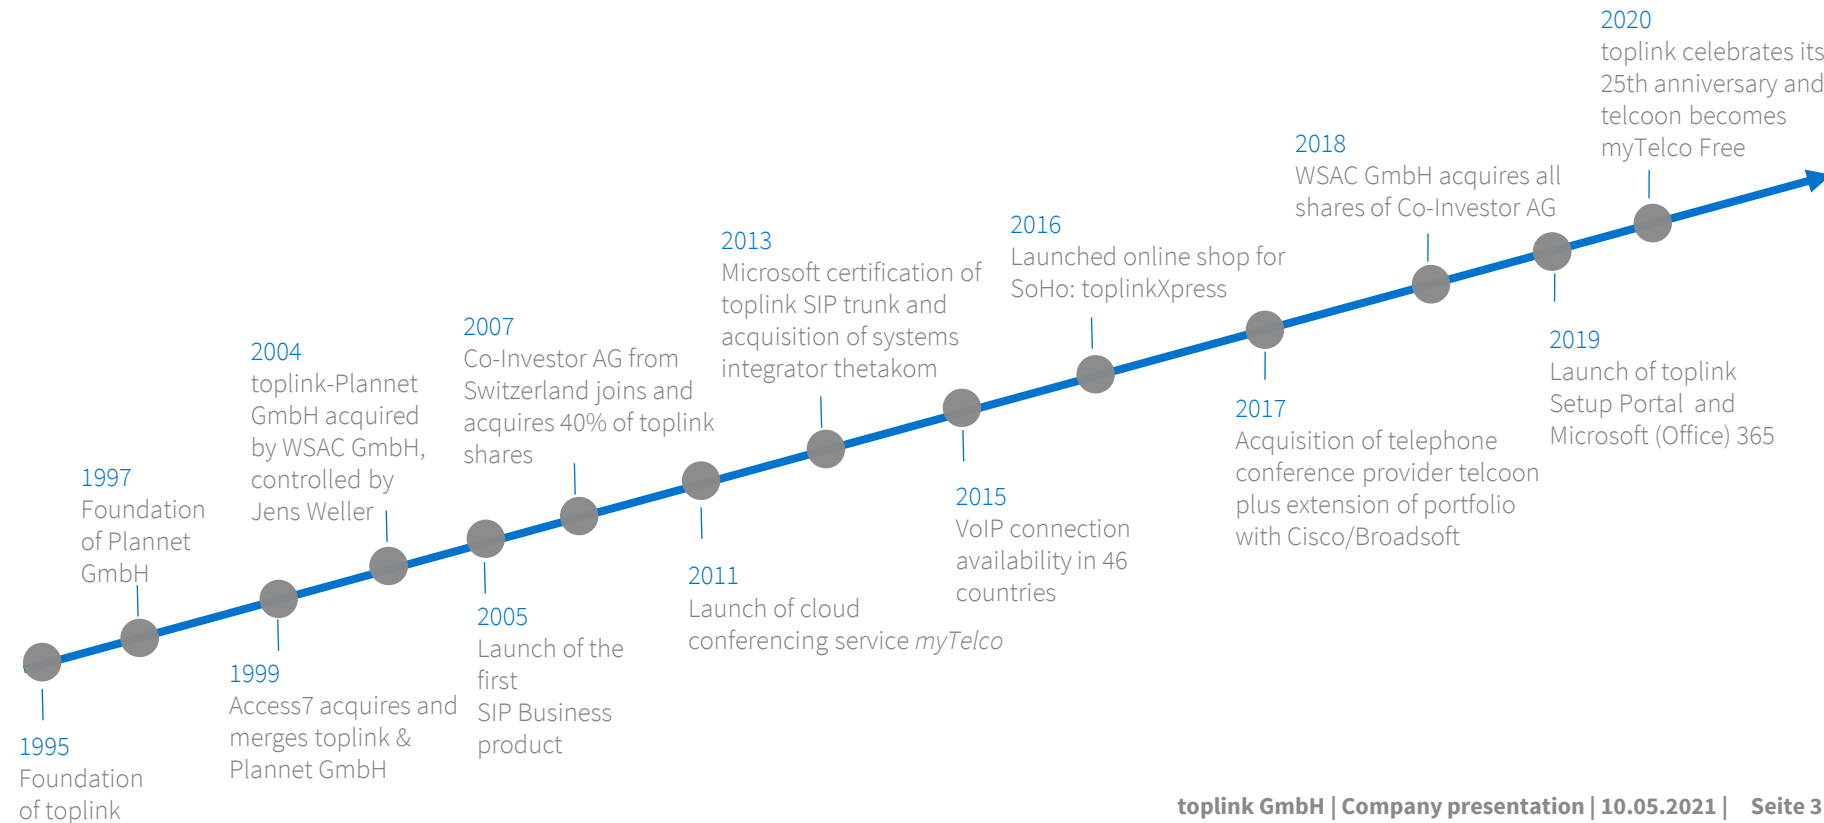

A blue-tinted background image showing a group of people in an office setting, focused on their work at laptops. The scene is dimly lit, with the primary light source being the screens of the laptops. The people are dressed in professional attire, and the overall atmosphere is one of a busy, collaborative work environment.

topl ink

topl ink GmbH

communication by cloud

Our profile

Based in the digital city of
Darmstadt

Subscriber network
operator

Founded in 1995

30

Employees (growing)

Our brands

Our milestones

Our successes

More than
25
years experience
in the industry

Available in about
60
countries

1 million €
EBITDA 2020

365/24/7
Service